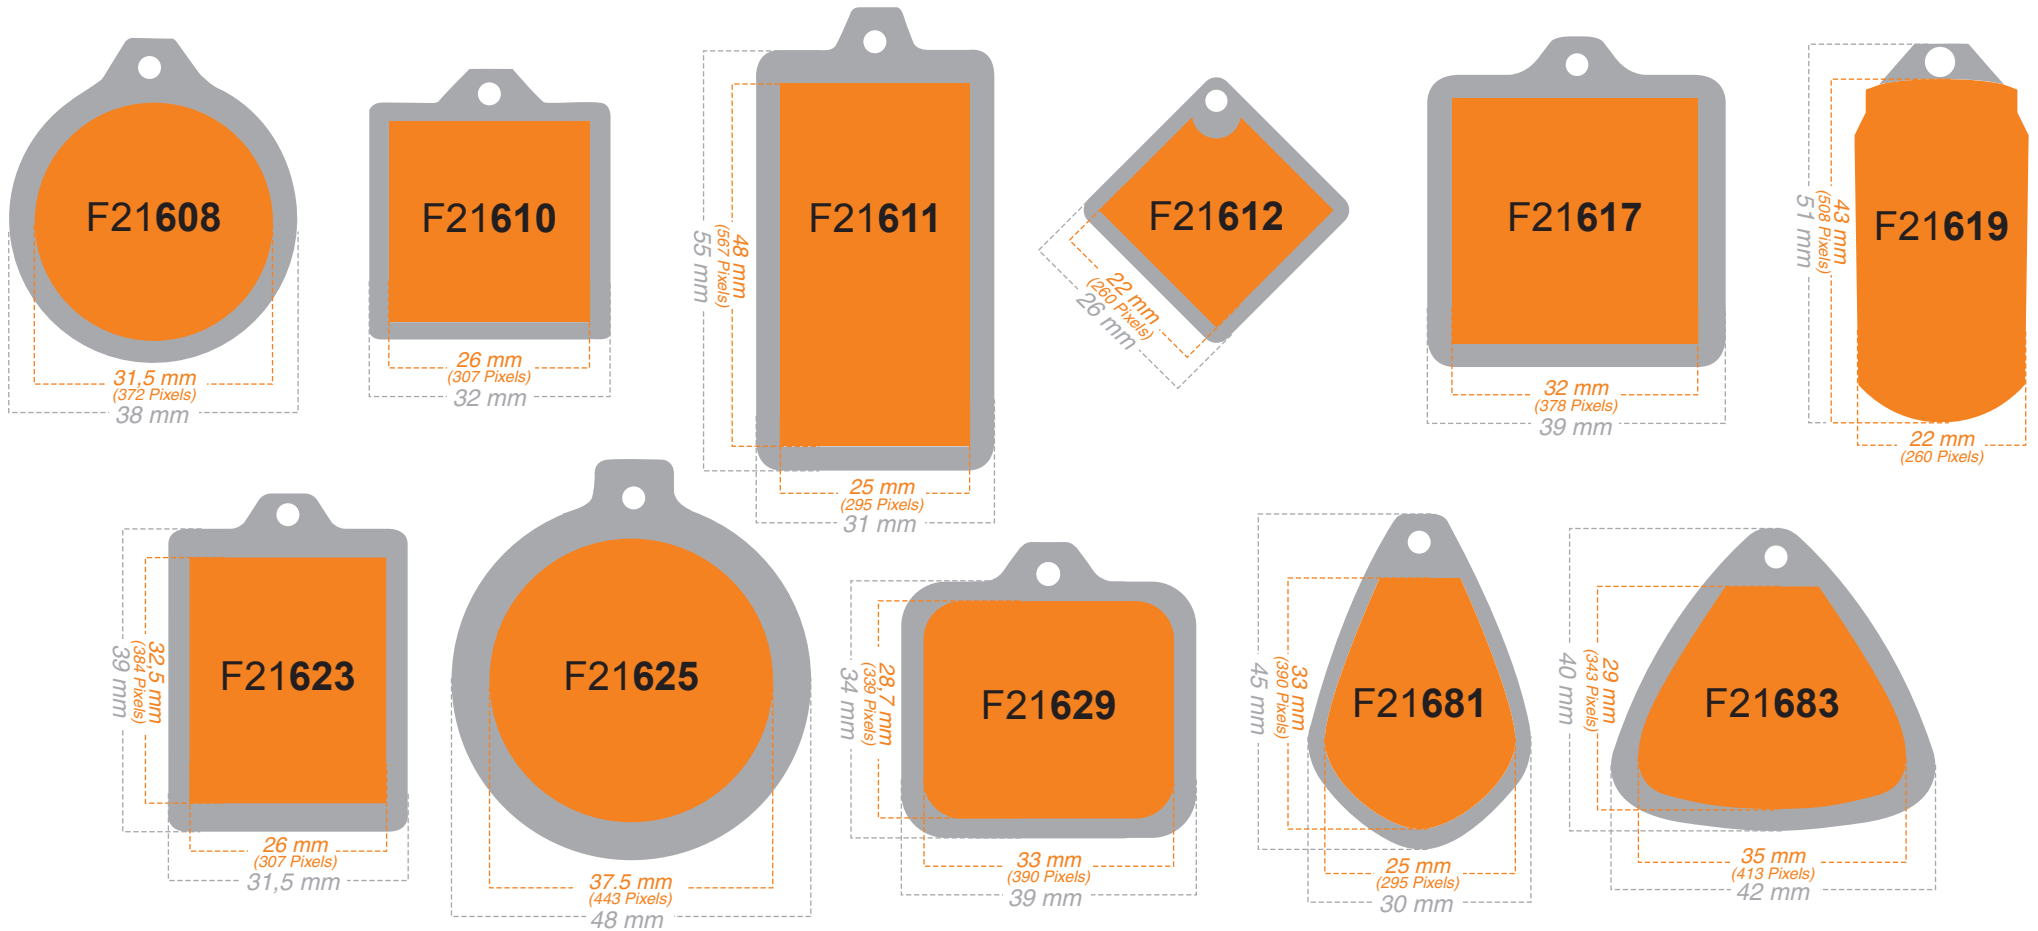

Floating Action:

Long model:

Back panel:	160,0	x 19,5 mm	1890	x 230 pixels
Floater:	55,0-100,0	x 21,0 mm	650-1181	x 248 pixels
Background:	160,0	x 23,3 mm	1890	x 275 pixels
Foreground:	160,0	x 19,5 mm	1890	x 230 pixels

Short model:

Back panel:	125,0	x 19,5 mm	1476	x 230 pixels
Floater:	55,0-100,0	x 21,0 mm	650-1181	x 248 pixels
Background:	125,0	x 23,3 mm	1476	x 275 pixels
Foreground:	125,0	x 19,5 mm	1476	x 230 pixels

For further information we refer to the detailed **Sketch Sheet for Floating Action**.

Acrylics:

Requirements are depending on product's size and shape. Artwork must be minimum double of imprint size.

For further information we refer to the detailed **Sketch Sheet for Acrylics**.

Acrylic *Keytag / Schlüsselanhänger / Porte-clés / Nøglevedhæng*
Silkscreen printing / Siebdruck / Finition sérigraphique / Silketryk **F21**

■ Dimension / Masse / Taille / Dimension
 ■ Print area / Druckfeld / Surface d'impression / Trykområde