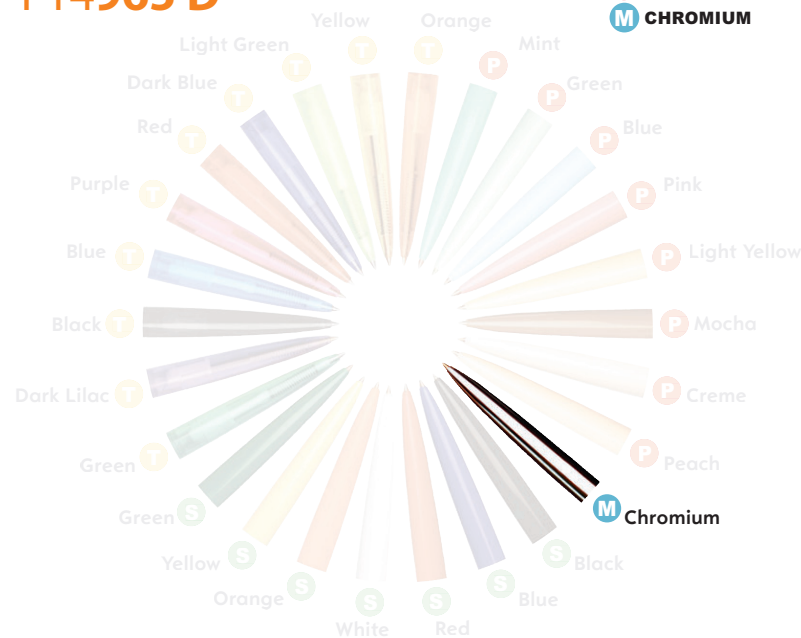

Barrel Colours

F14965 D

- **S** SOLID
- **T** TRANSLUCENT
- **P** PASTEL
- **M** CHROMIUM

Article No.

F14965 D

Order No.

723293

Design No.

M306346 Mercedes Benz_3

CE/AH

Date

21.10.08

Please note that all design and product colours in this document are guidelines. Produced colours may vary from the enclosed.
Bitte beachten Sie, dass alle Motiv- und Produktfarben nur richtungweisend sind. Die produzierten Farben können vom beigefügtem Entwurf abweichen.
Veuillez noter que toutes les couleurs du motif et du produit ne sont qu'approximatives. Les couleurs réalisées peuvent varier du dessin présenté.
Venligst bemærk at alle motiv- og produktfarver i dette dokument er vejledende. Producerede farver kan afvige fra vedlagte.