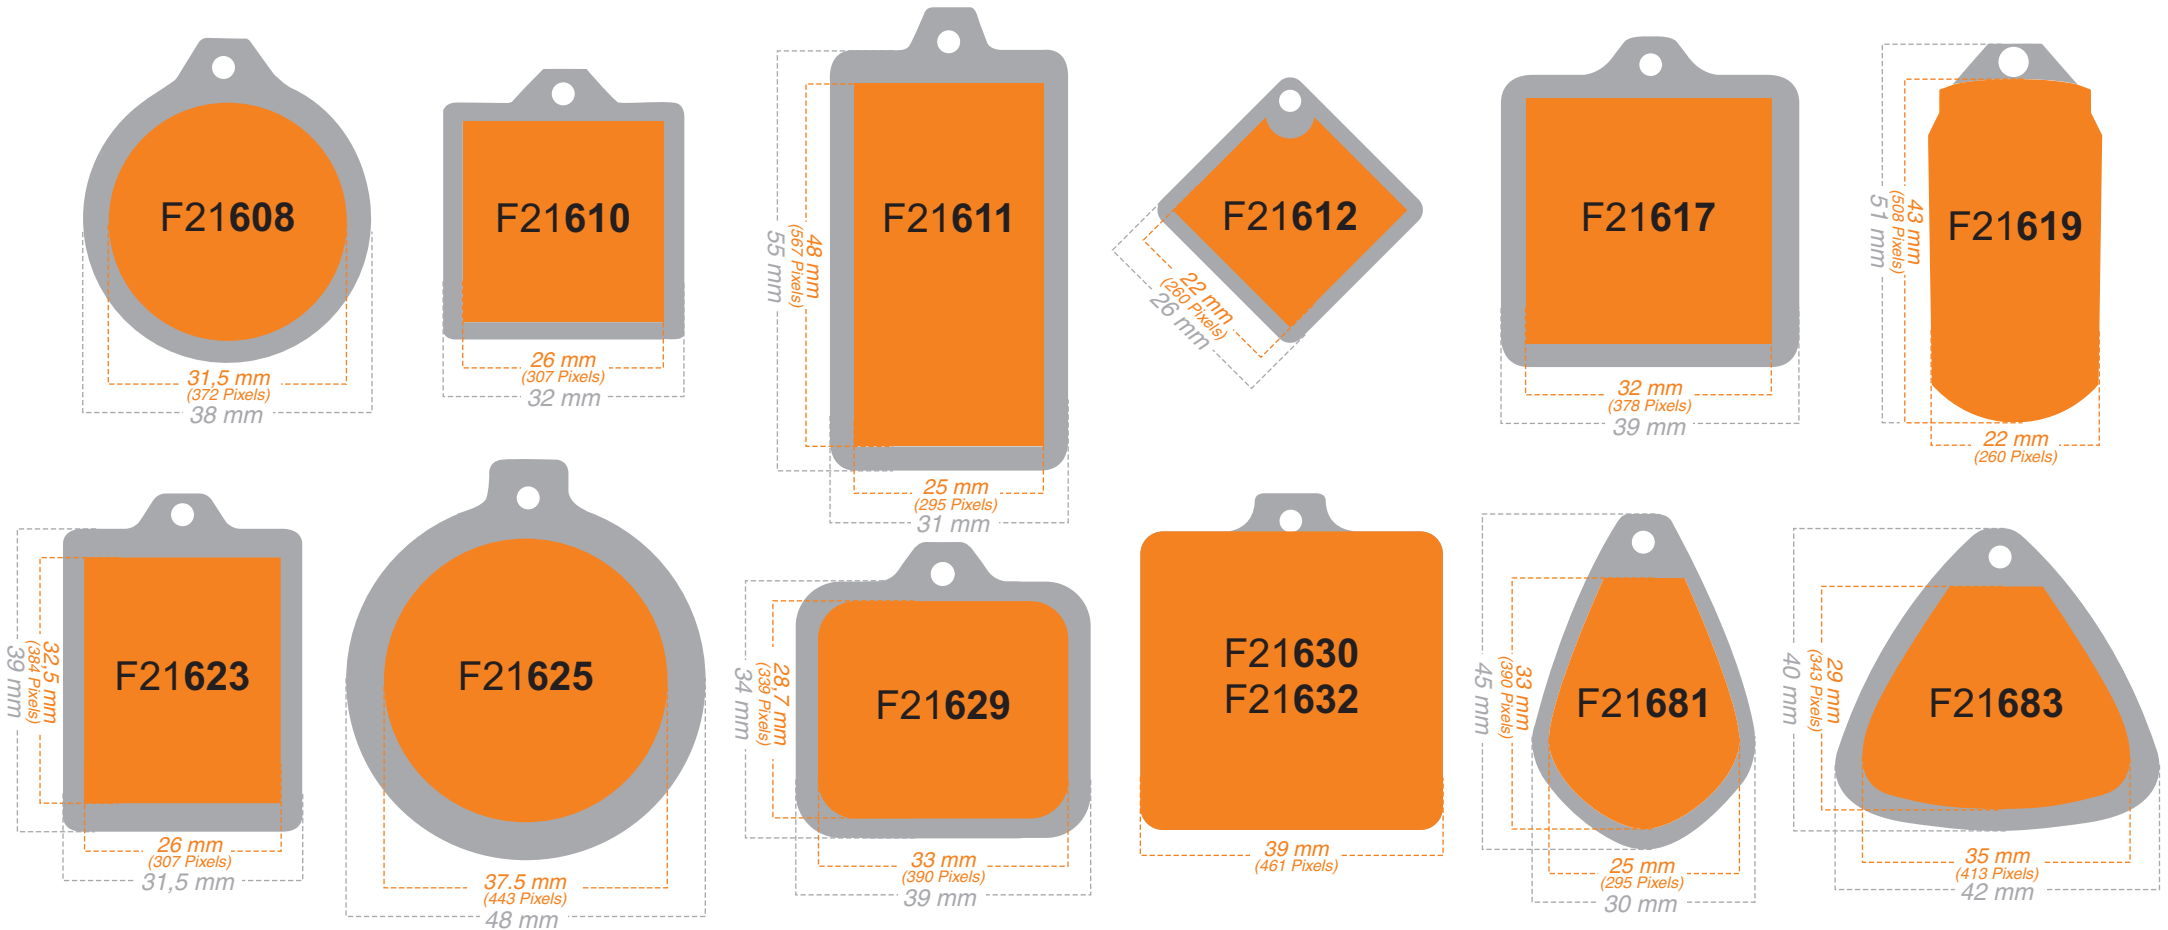

Floating Action:

Long model:

Back panel:	160,0	x 19,5 mm	1890	x 230 pixels
Floater:	55,0-100,0	x 21,0 mm	650-1181	x 248 pixels
Background:	160,0	x 23,3 mm	1890	x 275 pixels
Foreground:	160,0	x 19,5 mm	1890	x 230 pixels

Short model:

Back panel:	125,0	x 19,5 mm	1476	x 230 pixels
Floater:	55,0-100,0	x 21,0 mm	650-1181	x 248 pixels
Background:	125,0	x 23,3 mm	1476	x 275 pixels
Foreground:	125,0	x 19,5 mm	1476	x 230 pixels

For further information we refer to the detailed **Sketch Sheet for Floating Action**.

Acrylics:

Requirements are depending on product's size and shape. Artwork must be minimum double of imprint size.

For further information we refer to the detailed **Sketch Sheet for Acrylics**.

Acrylic

Keytag / Schlüsselanhänger / Porte-clés / Nøglevedhæng
 Silkscreen printing / Siebdruck / Finition sérigraphique / Silketryk

F21

Dimension / Masse / Taille / Dimension

Print area / Druckfeld / Surface d'impression / Trykområde