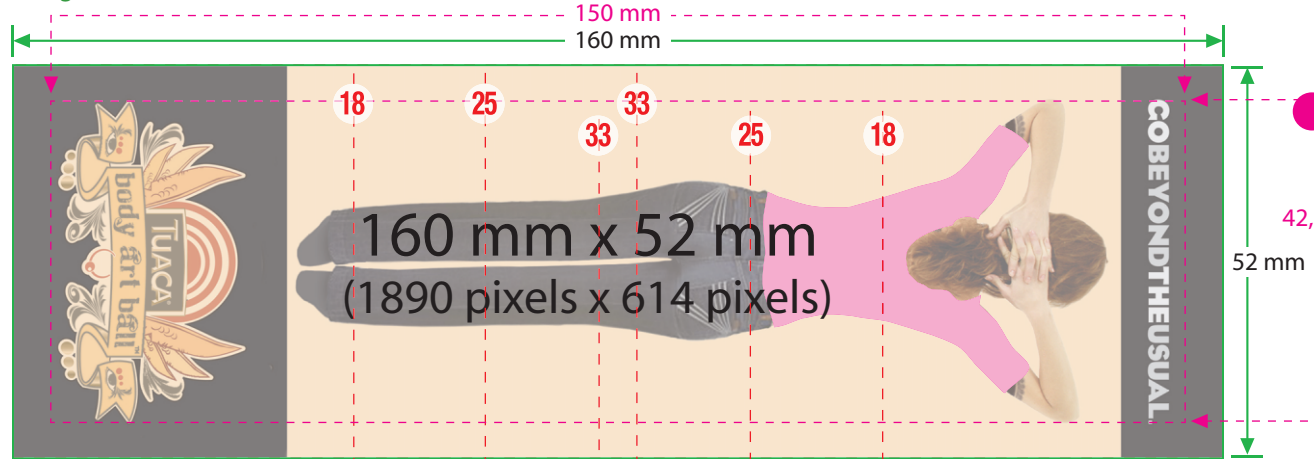

Artwork requirements

Programs
Adobe Creative Cloud

Resolution
Min 300 dpi

Format

- EPS
- TIFF
- PNG
- JPG
- PDF
- PSD
- AI

Media

- E-mail
- FTP upload
- We Transfer - Drop Box

Design 250%

Actual design to be placed within the pink dotted lines (150 mm x 42,5 mm)

42,5 mm

52 mm

Conceal/Reveal area

Cross-sectional view

"CLICK ON THE BUTTONS TO VIEW A VIRTUAL SAMPLE OF THE GLIDERS IN ACTION"

Glider 25 mm