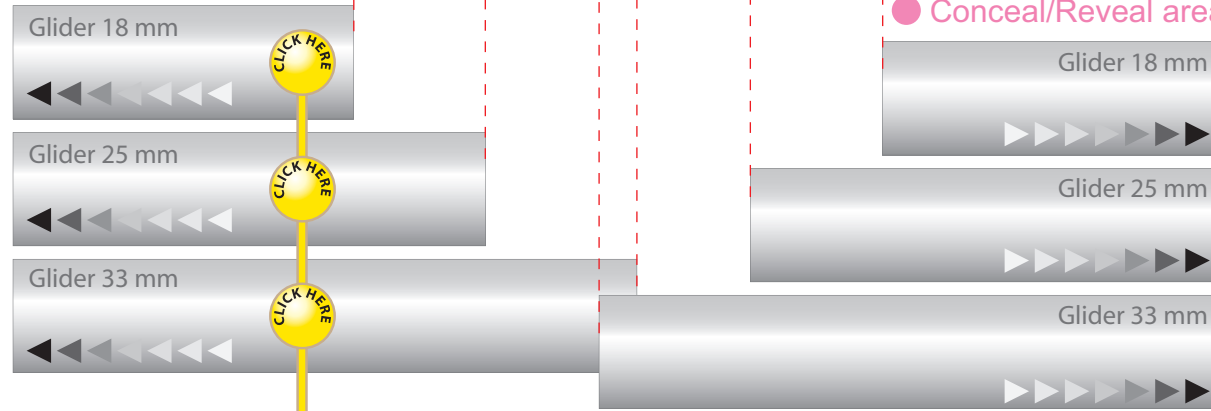

Artwork requirements

Programs
Adobe Creative Cloud

Resolution
Min 300 dpi

Format

- EPS
- TIFF
- PNG
- JPG
- PDF
- PSD
- AI

Media

- E-mail
- FTP upload
- We Transfer - Drop Box

Design 250%

Actual design to be placed within the pink dotted lines (150 mm x 42,5 mm)

42,5 mm

52 mm

Conceal/Reveal area

Cross-sectional view

"CLICK ON THE BUTTONS TO VIEW A VIRTUAL SAMPLE OF THE GLIDERS IN ACTION"

Glider 25 mm