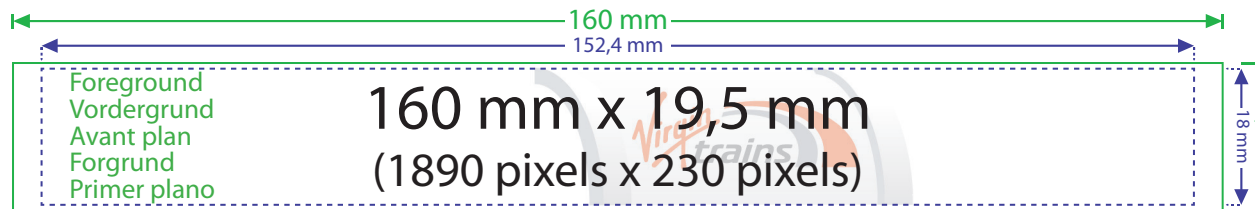

Artwork requirements

Programs

Adobe Creative Cloud

Resolution

Min 300 dpi

Format

EPS
TIFF
PNG
JPG
PDF
PSD
AI

Media

E-mail
FTP upload
We Transfer - Drop Box

Cross-sectional view

- Foreground
- Floater
- Background
- Back panel

The parts of the illustrations bleeding outside the dotted lines are not seen in the completed product!