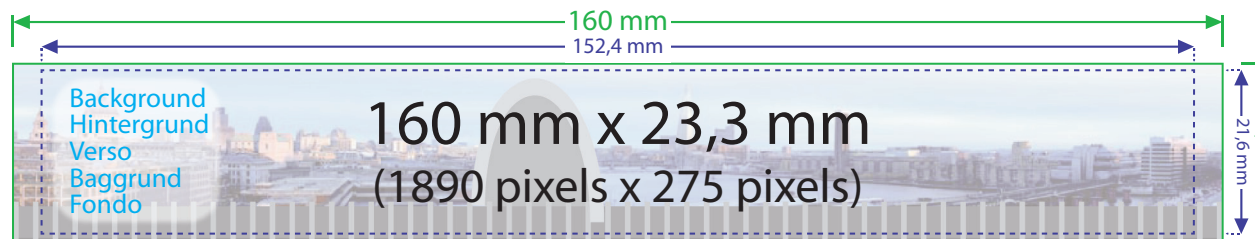

Artwork requirements

Programs

Adobe Creative Cloud

Resolution

Min 300 dpi

Format

EPS
TIFF
PNG
JPG
PDF
PSD
AI

Media

E-mail
FTP upload
We Transfer - Drop Box

Cross-sectional view

- Foreground
- Floater
- Background
- Back panel

The parts of the illustrations bleeding outside the dotted lines are not seen in the completed product!