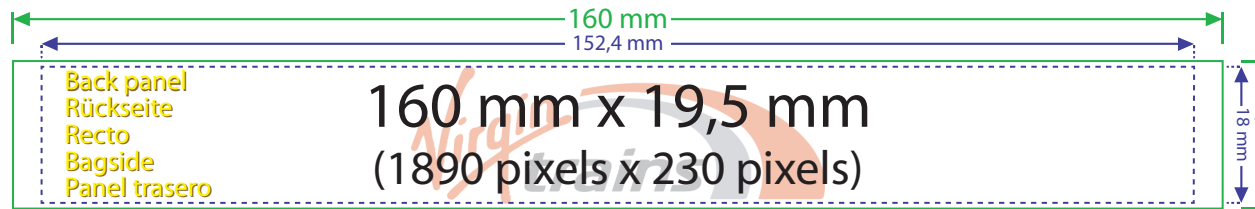

Artwork requirements

Programs

Adobe Creative Cloud

Resolution

Min 300 dpi

Format

EPS
TIFF
PNG
JPG
PDF
PSD
AI

Media

E-mail
FTP upload
We Transfer - Drop Box

Cross-sectional view

- Foreground
- Floater
- Background
- Back panel

The parts of the illustrations bleeding outside the dotted lines are not seen in the completed product!